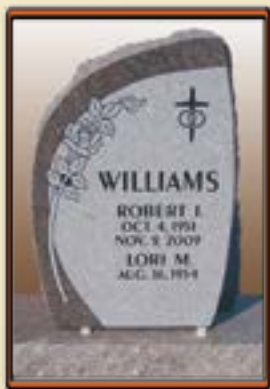

Faith and Love